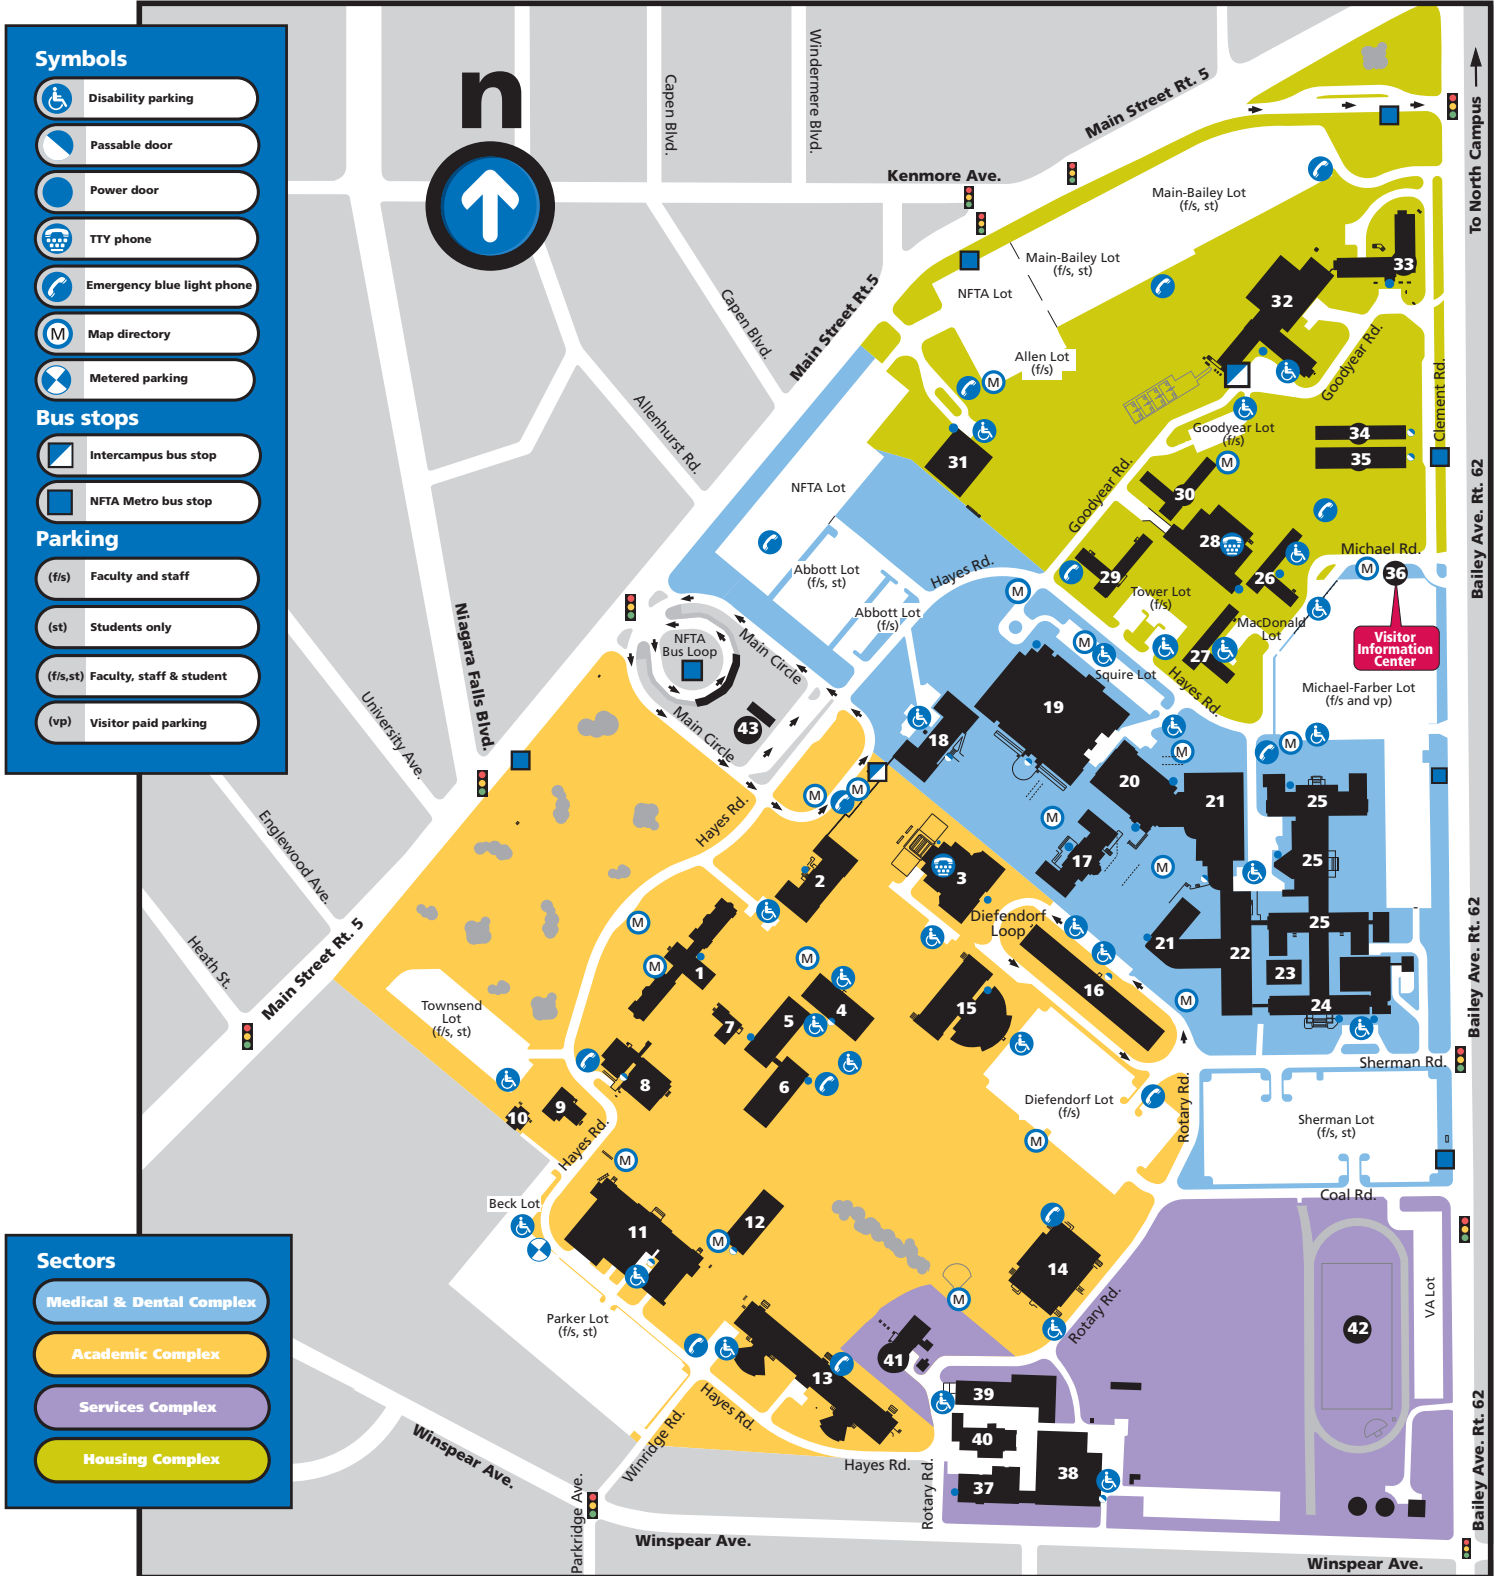

# SOUTH CAMPUS

University at Buffalo

Abbott Hall	3	Butler Annex B	35	Foster Hall	18	Kimball Tower	28	Service Building	37
Acheson Annex	12	Cary Hall	22	Goodyear Hall	32	MacDonald Hall	27	Service Center Building	38
Acheson Hall	13	Clark Hall	14	Harriman Hall	17	Mackay Heating Plant	40	Sherman Hall	24
Allen Hall	31	Clement Hall	33	Hayes A	4	Michael Hall	26	Squire Hall	19
Beck Hall	10	Crosby Hall	2	Hayes B	5	Parker Hall	11	Townsend Hall	9
Biomedical Education Building	21	Diefendorf Annex	16	Hayes C	6	Pritchard Hall	29	Visitor Information Center	36
Biomedical Research Building	20	Diefendorf Hall	15	Hayes D	7	Rapid Transit Station	43	Wende Hall	8
Buffalo Materials Research Center	41	Farber Annex	23	Hayes Hall	1	Rotary Field	42		
Butler Annex A	34	Farber Hall	25	Howe Building	39	Schoellkopf Hall	30		